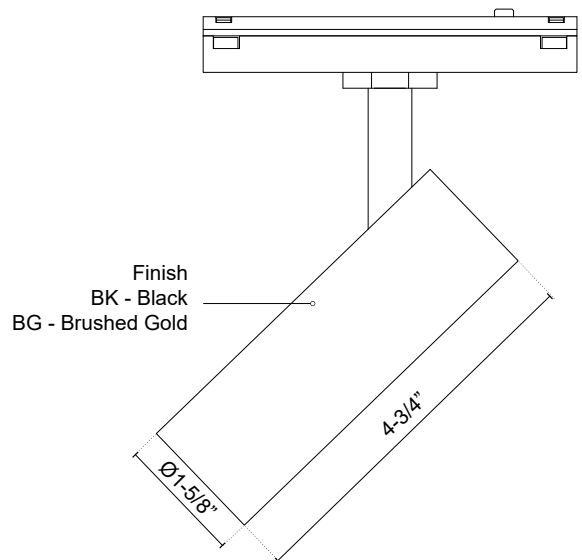

SPECIFICATION DETAILS

Fixture Dimensions	D1-5/8" x H4-3/4"
Light Source	Low Voltage LED
Wattage	7W
Delivered Lumens	400lm* (@3000K); 420lm* (@4000K);
Voltage	48V, with DC Class 2 LED driver (see available canopy/driver options)
Color Temperature	3000K; 4000K;
CRI (Ra)	90CRI
LED Rated Life	50,000 hours
Location	Dry
CEC Title 24 JA8	Yes, JA8-2022

* For custom options, consult factory for details.

* For warranty information, please visit www.kuzcolighting.com/warranty